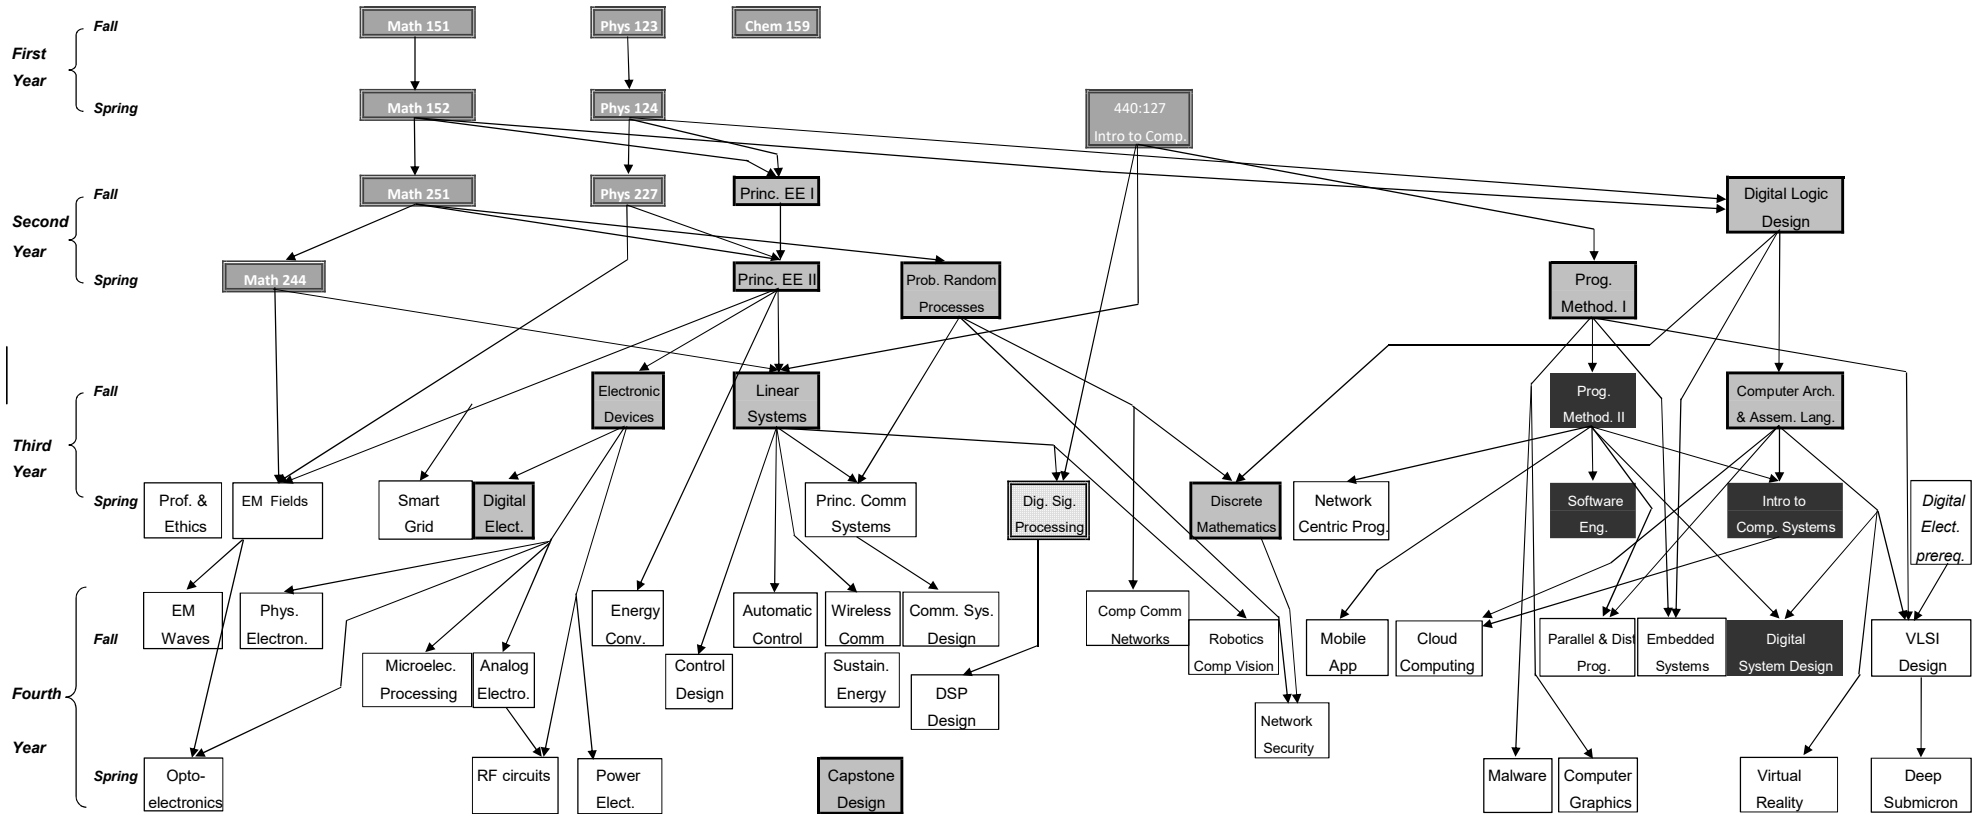

PRE-REQUISITE CHART FOR ECE UNDERGRADUATES

- | | |
|---|--|
| = Required for all ECE majors | = Required for Computer Engineering option |
| = Required for Electrical Engineering option | SOE = SOE required courses |