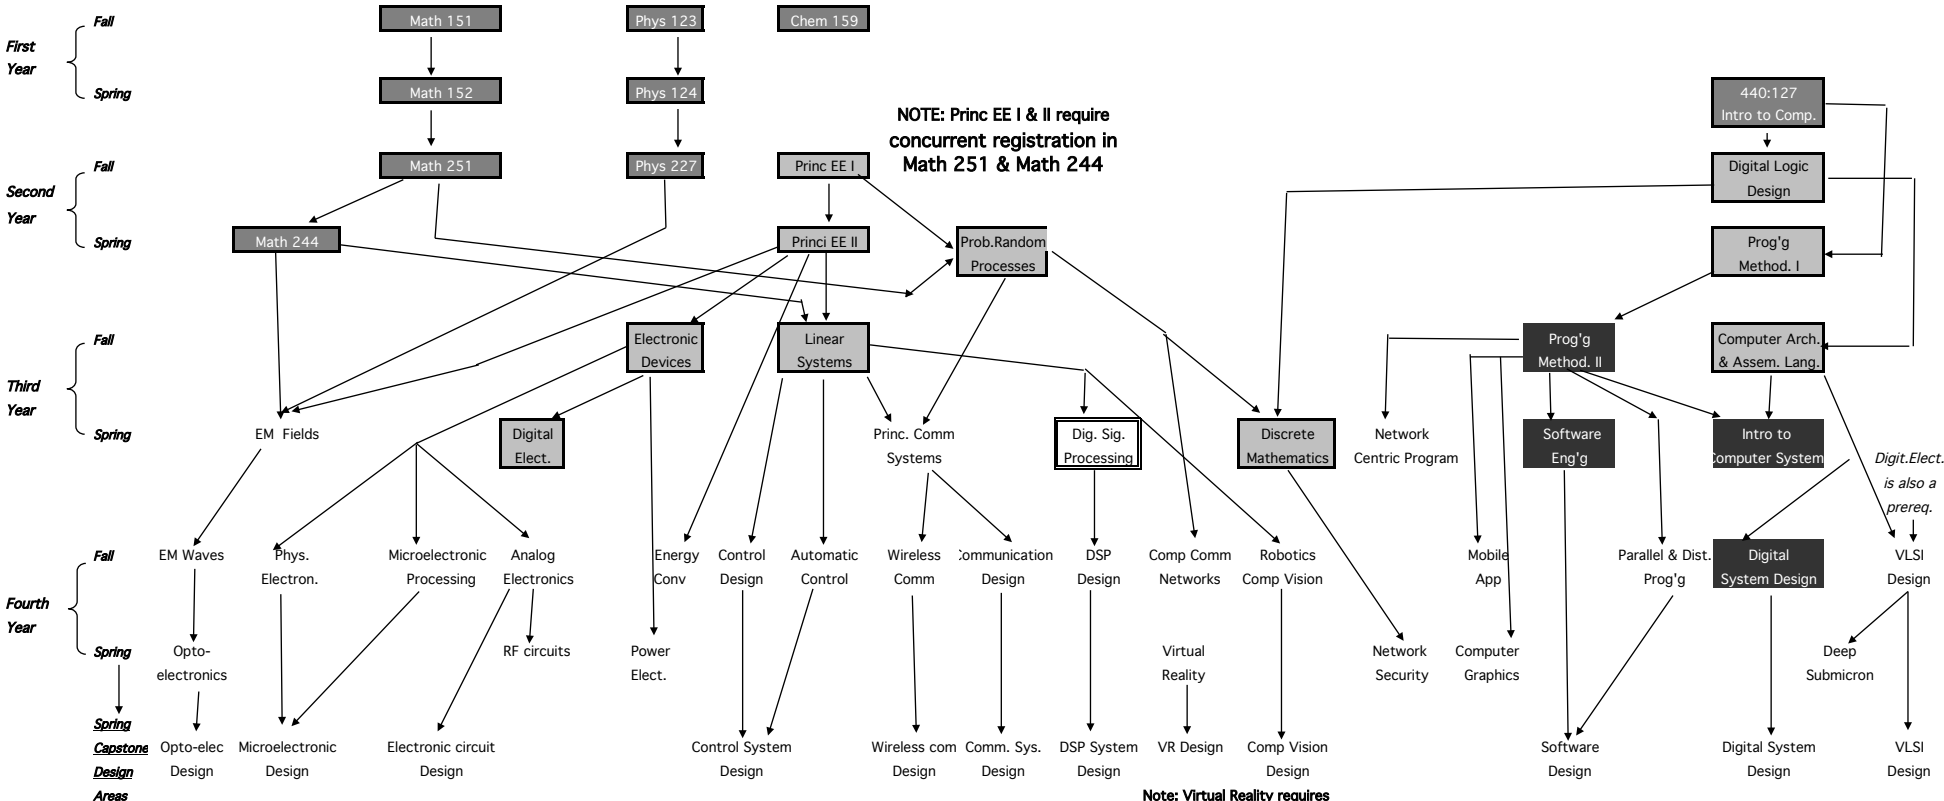

PRE-REQUISITE CHART FOR ECE UNDERGRADUATES

NOTE: Princ EE I & II require concurrent registration in Math 251 & Math 244

Note: Virtual Reality requires Comp. Arch as pre-requisite.

Digit. Elect. is also a prereq.