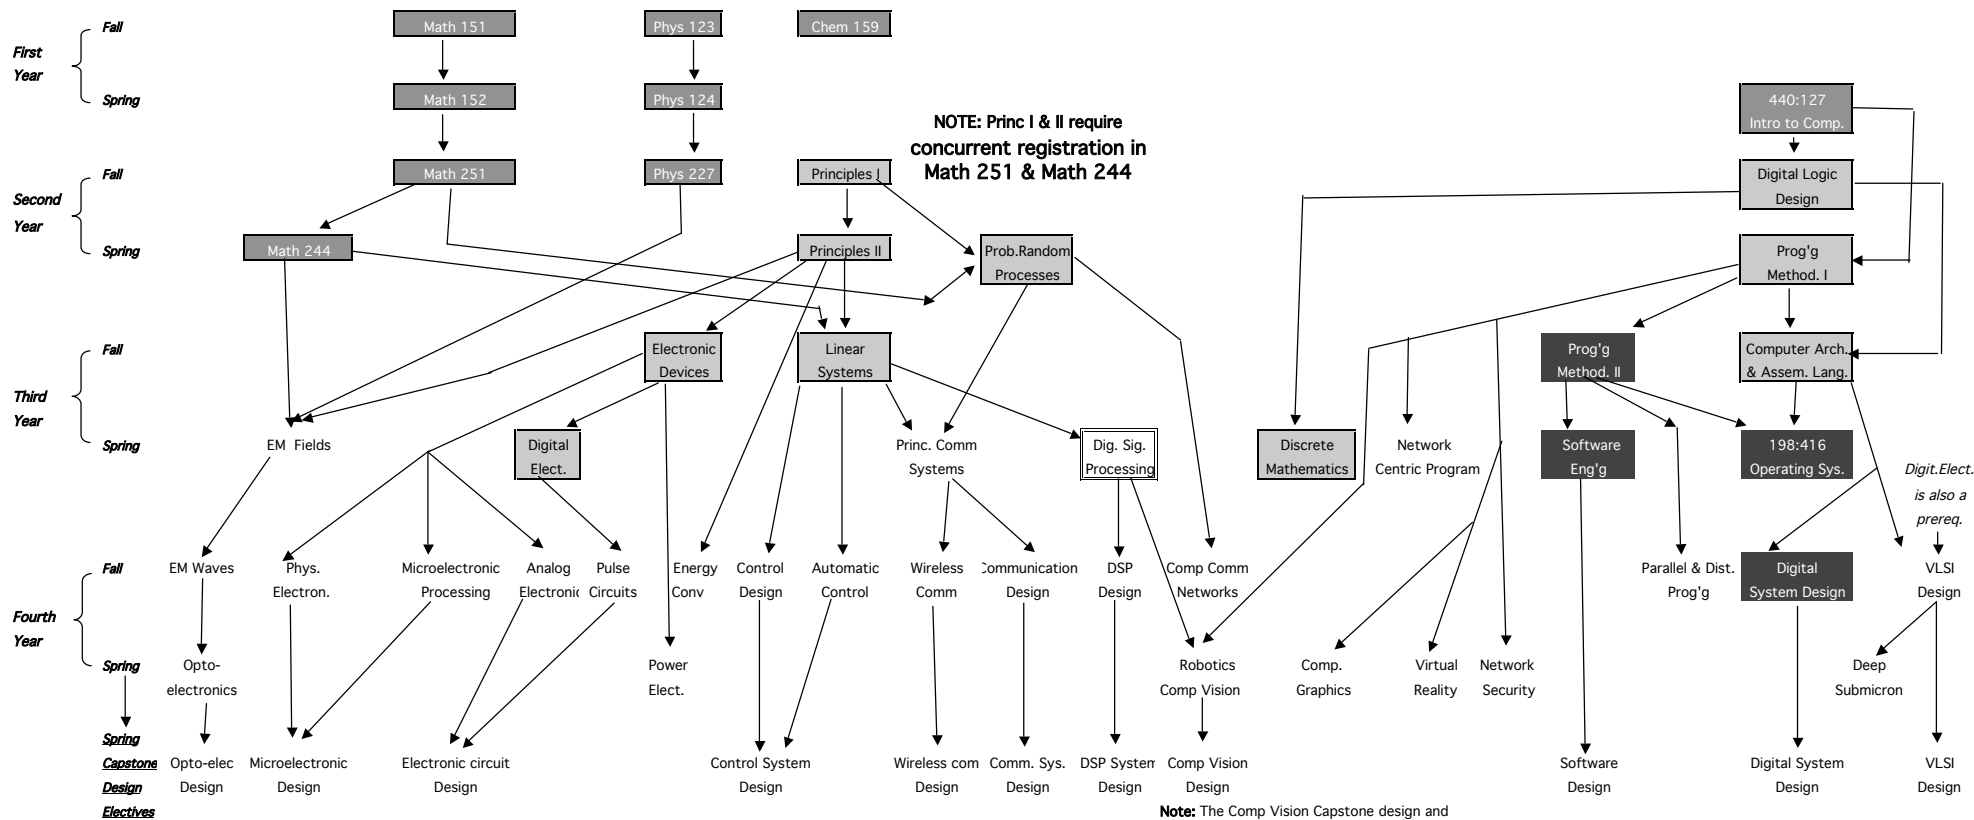

PRE-REQUISITE CHART FOR ECE UNDERGRADUATES -- CLASS YEARS 2008 AND ONWARDS

- Required courses for all ECE majors
- Required courses for Electrical Engineering option
- Underlined Design electives

- Required courses for Computer Engineering option
- SOE required courses